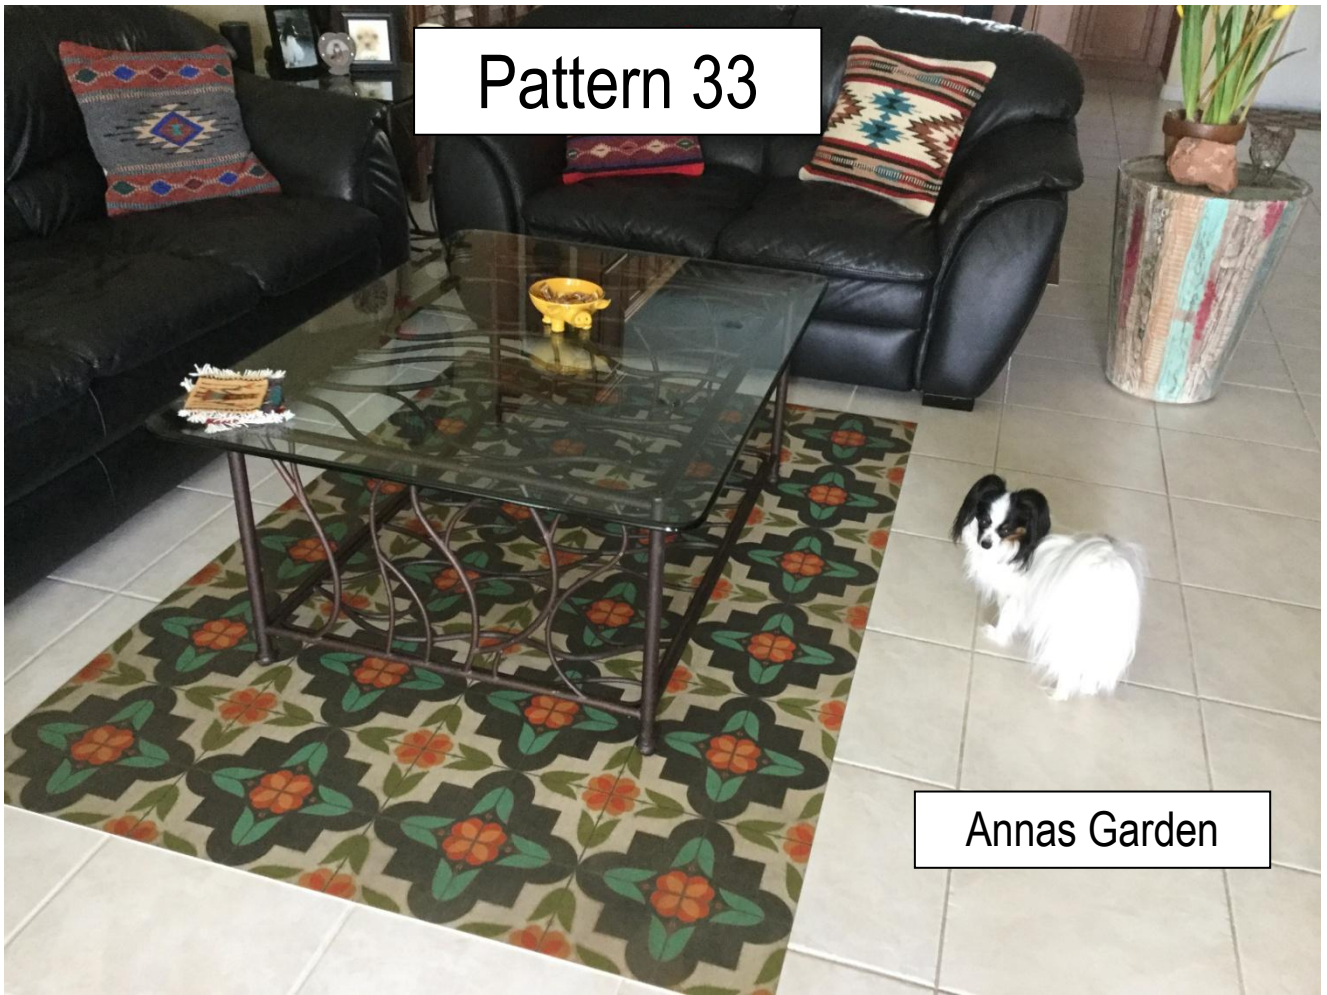

Annas Garden

Pattern 33